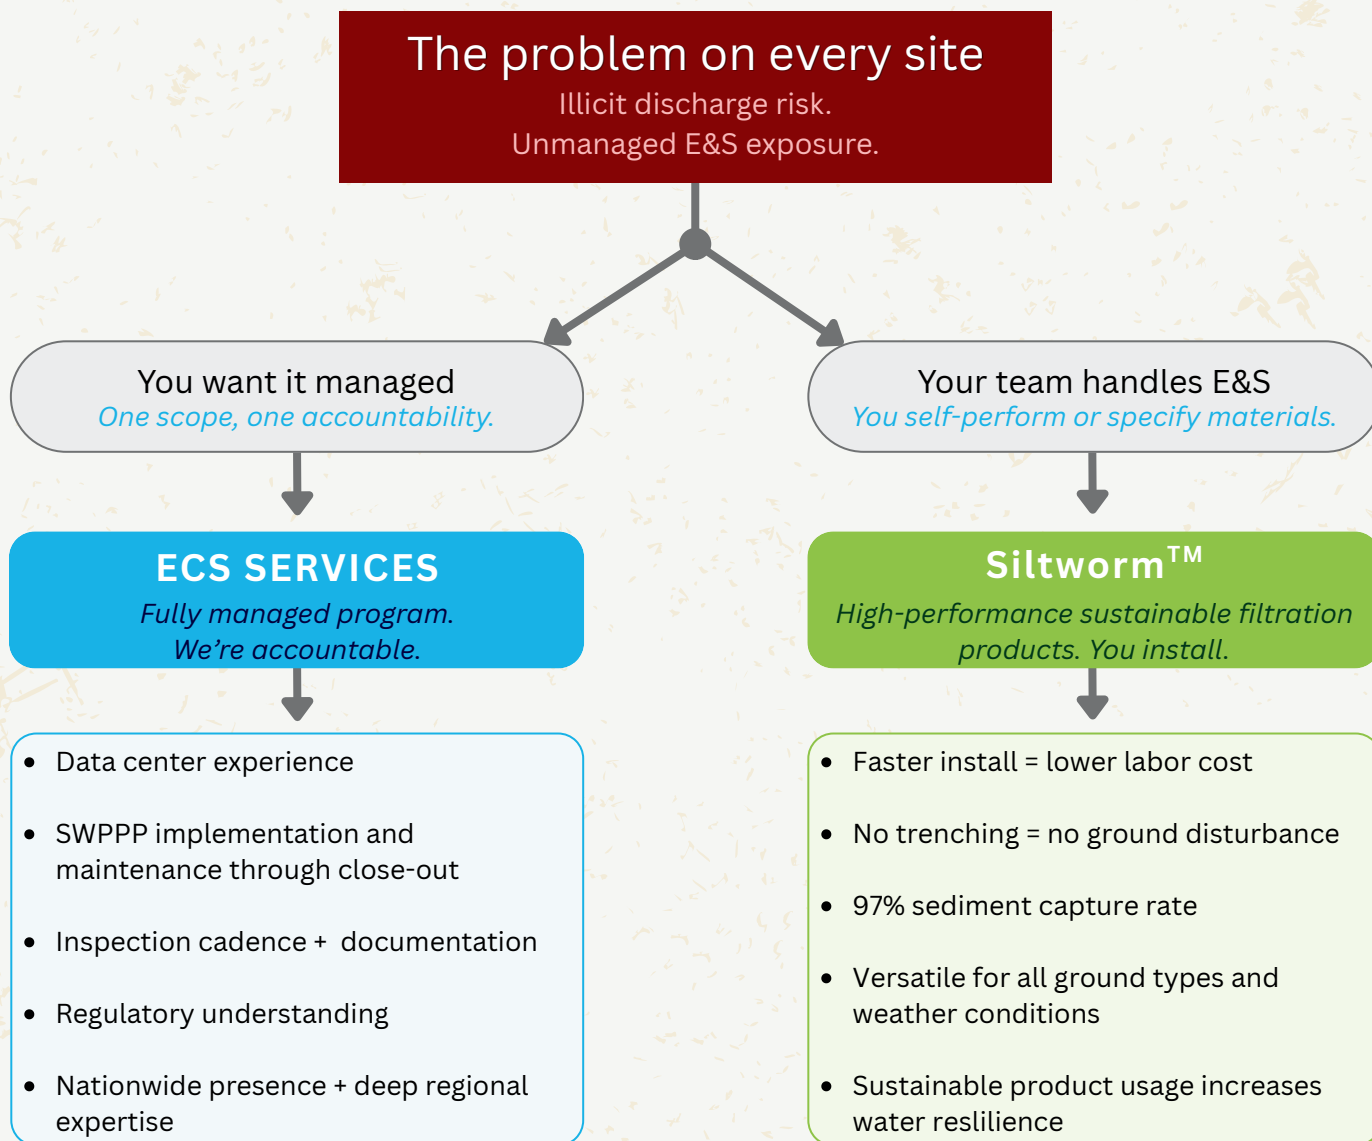

Erosion & Construction Solutions

One Company. Two Divisions.

TOTAL EROSION CONTROL.

ONE PROBLEM. TWO WAYS TO SOLVE IT.

How you engage with Erosion & Construction Solutions depends on how your team is structured.

APPROVED SUBCONTRACTOR. ACTIVE PROJECTS. TRUSTED RELATIONSHIPS.
**TURNER • MORTENSON • BECHTEL • PEPPER • BEAR
PHILLIPS POWER • ARCO/MURRAY • POWER • PARKWAY
IS YOUR PROJECT NEXT?**

Let's Talk!

www.ErosionConstructionSolutions.com